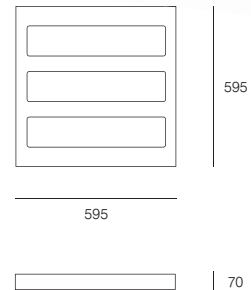

Weight (kg)	3K and 4K	5K							
7.5	CRI >85	CRI >75							

TOTAL SYSTEM POWER CONSUMPTION = 28W / 45W

CODE ORDERING GUIDE: PRODUCT CODE /DIMMING SUFFIX (if required) – COLOUR SUFFIX
Example: 1230-3K-01 or 1230-3K/DALI-01

WATTAGE	COLOUR TEMPERATURE	> 55° BEAM ANGLE	
		PRODUCT CODES	HOT LED LUMENS
28W	3K	1230-3K	3612
	4K	1230-4K	3808
	4.8K	1230-4.8K	4204
45W	3K	1231-3K	5832
	4K	1231-4K	6138
	4.8K	1231-4.8K	6741

DIMMING OPTIONS: ADD SUFFIX AFTER THE CODE		28W	45W
/DALI	Dali Dimming	✓	✓
/DSI	Digital Dimming	✓	✓
	Switch Dim	✓	✓
/AD	Analogue Dimming 1-10V	✓	
/DIM	Leading & Trailing edge mains dimming	✓	
	Non-dimmable	STANDARD	STANDARD

COLOUR OPTIONS: ADD SUFFIX AFTER THE CODE

-01 Satin White