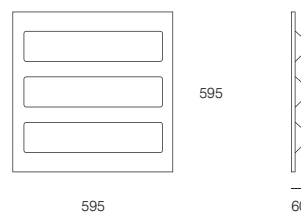

Weight (kg)	3K and 4K	5K						IP54
6.5	CRI >85	CRI >75	570 x 570					

TOTAL SYSTEM POWER CONSUMPTION = 28W /45W

CODE ORDERING GUIDE: PRODUCT CODE /DIMMING SUFFIX (if required) – COLOUR SUFFIX
Example: 1220-3K-28W-01 or 1220-3K-28W/DALI-01